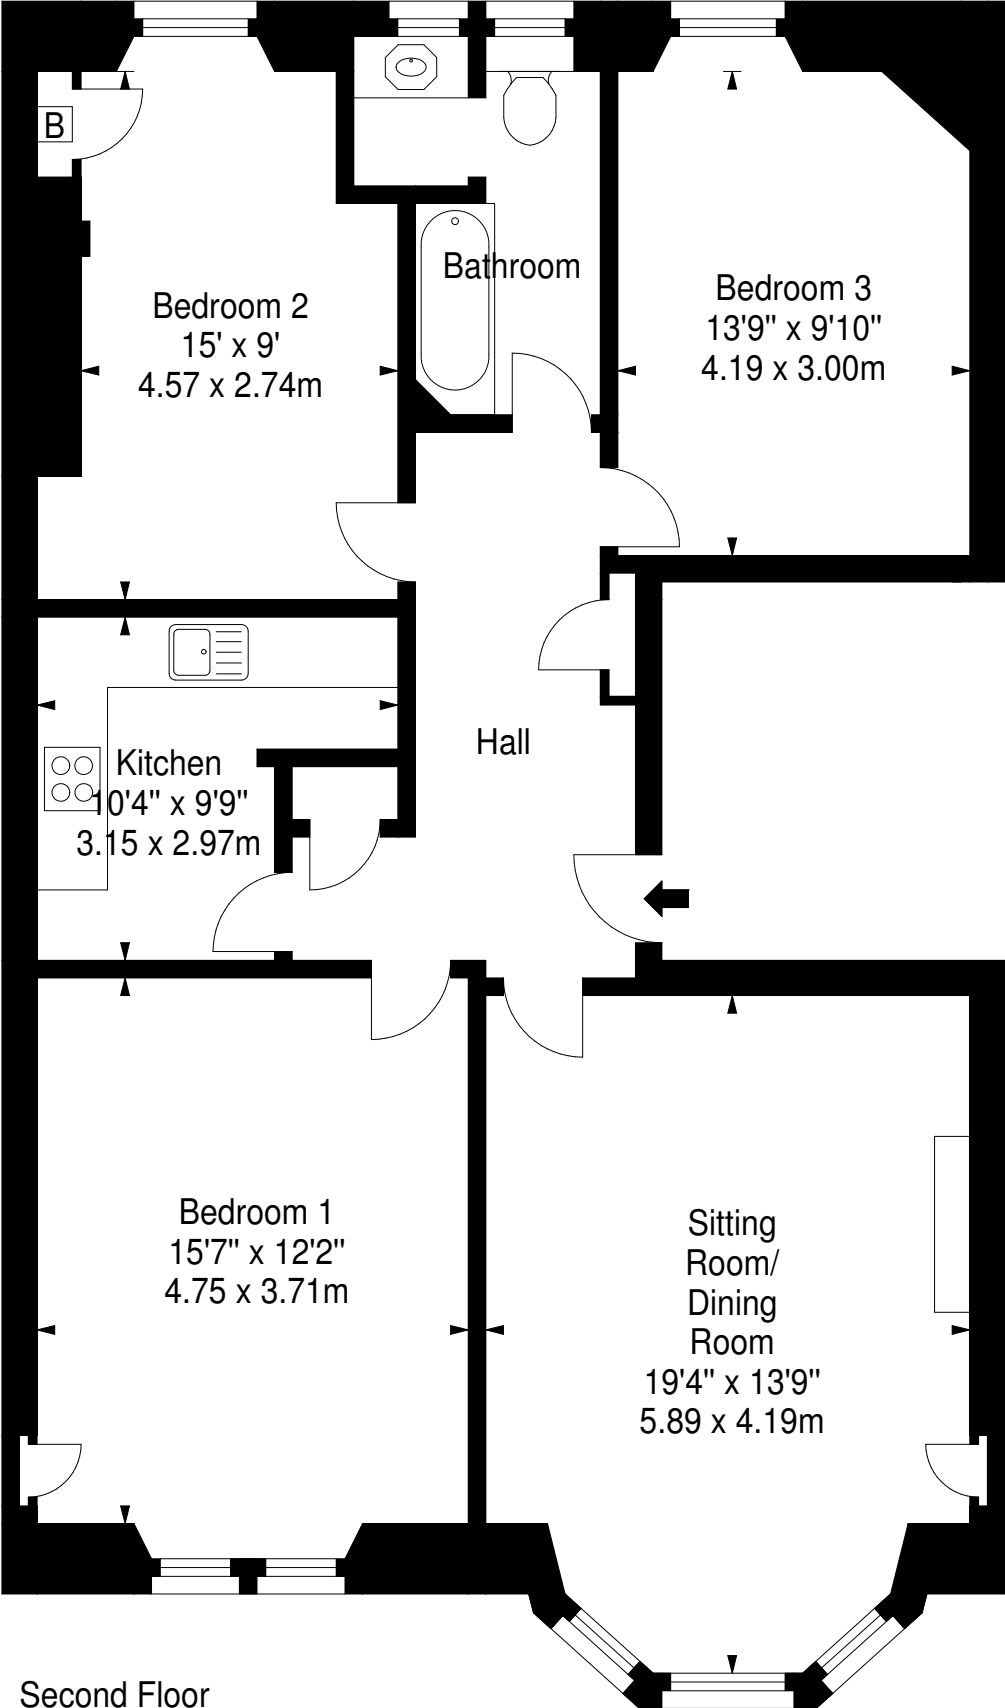

**Spottiswoode Road,
Edinburgh,**

Approx. Gross Internal Area
1031 Sq Ft - 95.78 Sq M
For identification only. Not to scale.
© SquareFoot 2017

Second Floor